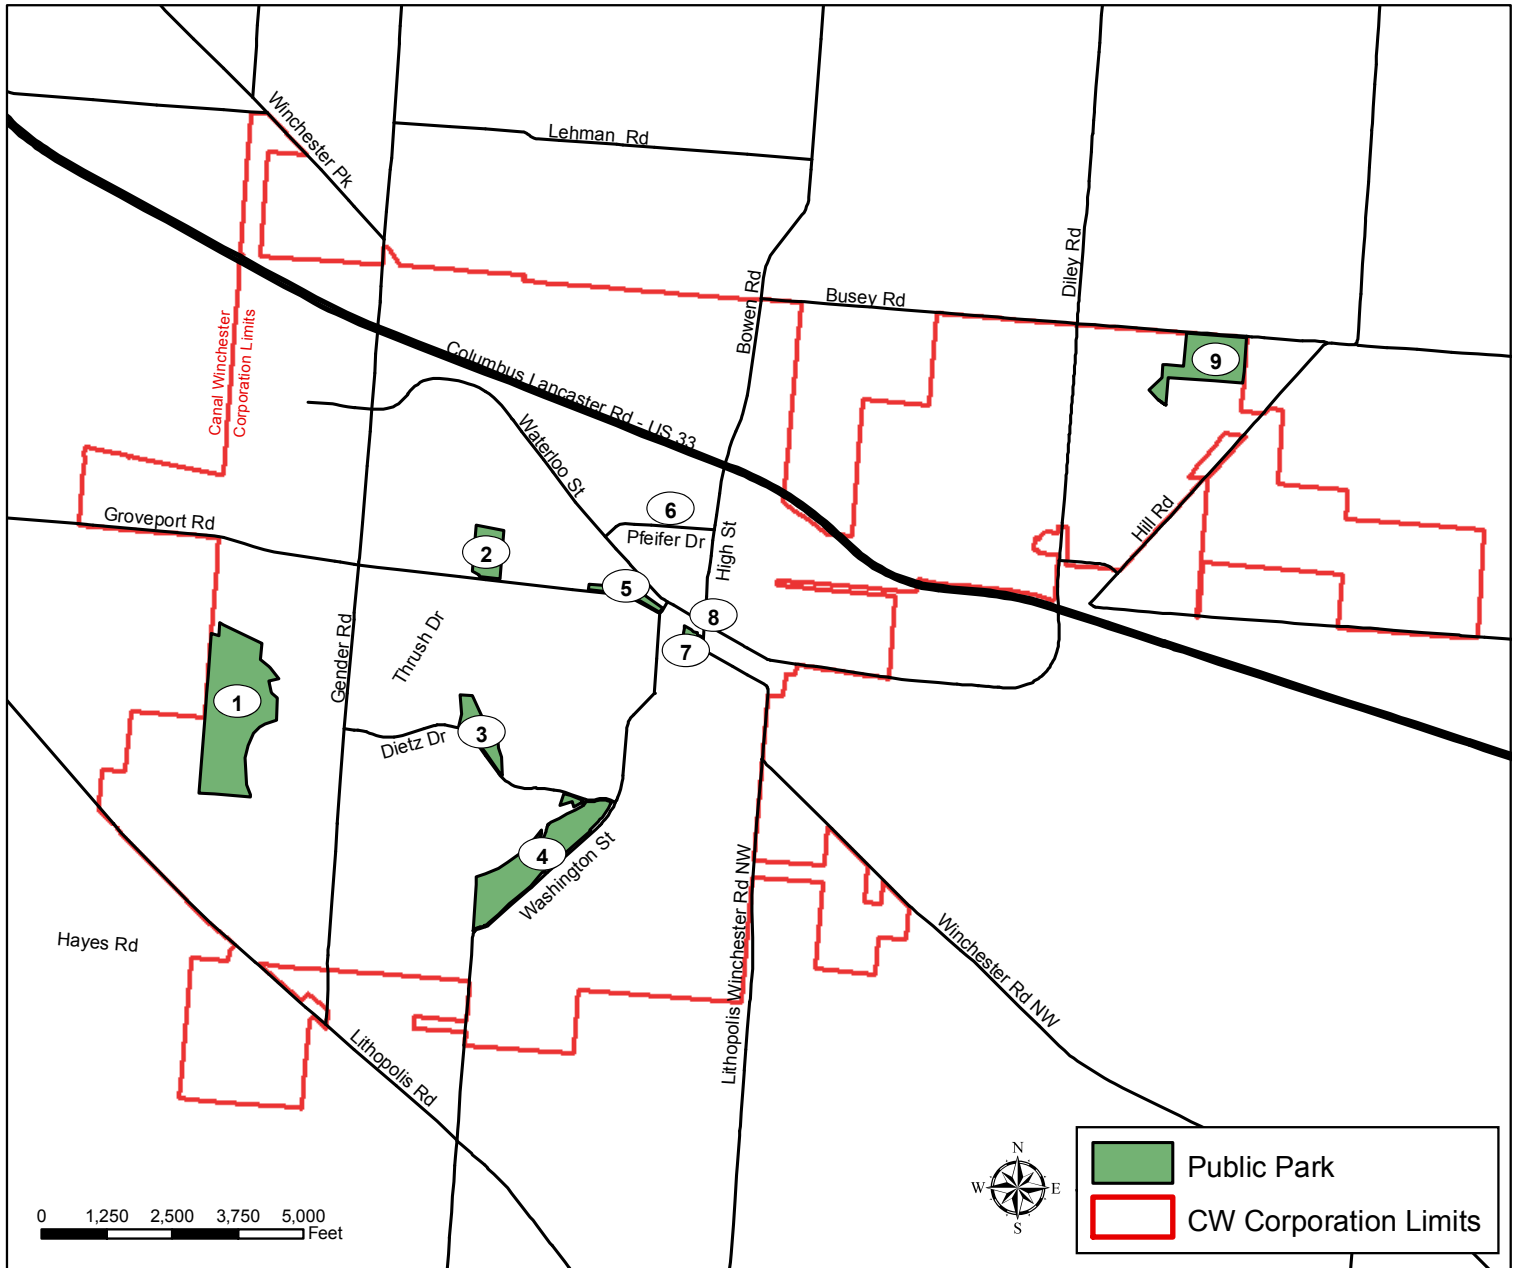

Canal Winchester Public Parks

Number	Park	Location	Amenities
1	Walnut Creek Park	6990 Parkview Drive	Mult-Use Recreation Fields, Conservation Area, Parking
2	Roger Hanners Recreational Fields	Groveport Road	Baseball Diamonds, Concession Stand, Batting Cage, Parking
3	Westchester Park	6620 Dietz Drive	Walking Paths, Playground, Parking
4	James H. Kelly Preserve	Washington Street	Nature Trail, Covered Bridge, Creek Access
5	Guiler Park	180 Groveport Road	Public Pool, Concession Stand, Basketball Courts, Pavilion Playground, Picnic Tables, Amphitheatre, Parking
6	Pfeifer Park	Jones Place West	None
7	Stradley Place	30 South High Street	Pavilion, Fountain, Benches and Tables, Parking
8	Frances Steube Community Center	22 South Trine Street	Community Center, Parking
9	Future Violet Township Park	Busev Road	N/A